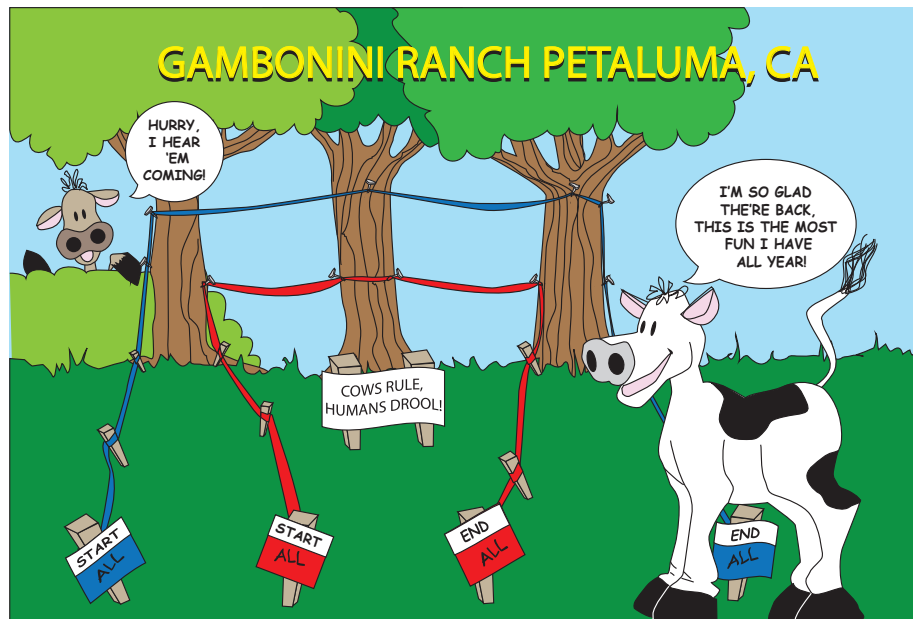

## Dinner Saturday Night BBQ

Pre Pay at Sign ups - Proceeds Benefit The MCMA

All visitors must sign release

DIRECTIONS: HWY 101 TO NOVATO. TAKE THE SAN MARIN EXIT. GO WEST ON SAN MARIN DR. RIGHT ON NOVATO BLVD. RIGHT ON PT. REYES/PETALUMA RD. LEFT ON HICKS VALLEY RD. LEFT ON MARSHALL-PETALUMA RD.