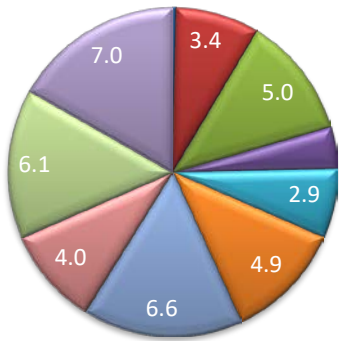

Sportsman Intermediate A

8

6

SI=Int: 7-10 =S: 1-6

4

2018 5Cowpile Class A.xlsx

Sportsman Intermediate B

Sportsman A

Sportsman B

SI=Int: 7-10 =S: 1-6

7

4

6