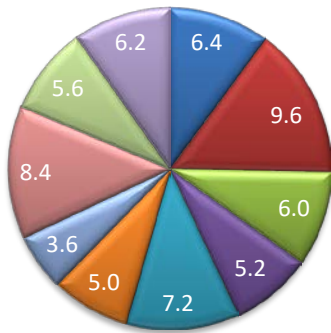

Scores Clockwise From Noon	0
	1
	2
0=Blue	3
1=Red	4
2=Green	5
3=Purple	
5=Lt.Blue	
Section Average	1
	2
	3
	4
	5
	6
	7
	8
	9
	10

Expert

Advanced A

Advanced B

**Loop
Flow**

ADV=Exp:3,4,8,9,10 =Int:1,2,5,6 =ADV:7

ADV=Exp:3,4,8,9,10 =Int:1,2,5,6 =ADV:7

of Riders

5

3

7

2018 5Cowpile Class A.xlsx

Intermediate A

Intermediate B