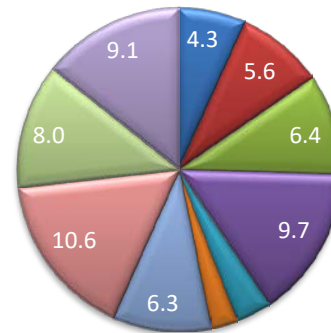

Scores Clockwise From Noon	0
	1
	2
0=Blue	3
1=Red	4
2=Green	5
3=Purple	
5=Lt.Blue	
Section Average	1
	2
	3
	4
	5
	6
	7
	8
	9
	10

Expert

Advanced A

Advanced B

**Loop
Flow**

ADV=Exp:3,4,8,9,10 =Int:1,2,5,6 =ADV:7

ADV=Exp:3,4,8,9,10 =Int:1,2,5,6 =ADV:7

of Riders

5

3

7

2018 5Cowpile Class A.xlsx

Intermediate A

Intermediate B