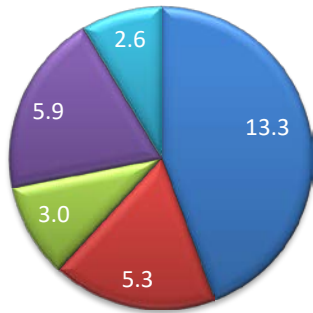

Sportsman Intermediate A

8

6

SI=Int: 7-10 =S: 1-6

4

2018 5Cowpile Class A.xlsx

Sportsman Intermediate B

Sportsman A

Sportsman B

SI=Int: 7-10 =S: 1-6

7

4

6