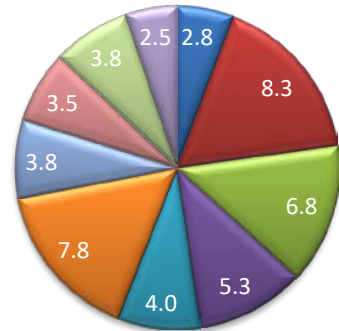

Sportsman Intermediate A

8

6

SI=Int: 7-10 =S: 1-6

4

2018 5Cowpile Class A.xlsx

Sportsman Intermediate B

Sportsman A

Sportsman B

SI=Int: 7-10 =S: 1-6

7

4

6