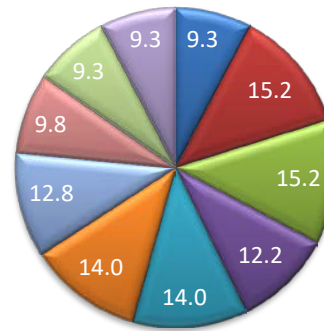

Sportsman Intermediate A

8

6

SI=Int: 7-10 =S: 1-6

4

2018 5Cowpile Class A.xlsx

Sportsman Intermediate B

Sportsman A

Sportsman B

SI=Int: 7-10 =S: 1-6

7

4

6