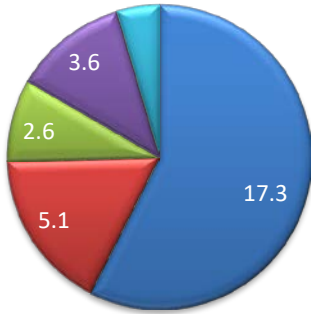

Scores Clockwise From Noon	0
	1
	2
0=Blue	3
1=Red	4
2=Green	5
3=Purple	
5=Lt.Blue	
Section Average	1
	2
	3
	4
	5
	6
	7
	8
	9
	10

Expert

Advanced A

Advanced B

**Loop
Flow**

ADV=Exp:3,4,8,9,10 =Int:1,2,5,6 =ADV:7

ADV=Exp:3,4,8,9,10 =Int:1,2,5,6 =ADV:7

of Riders

5

3

7

2018 5Cowpile Class A.xlsx

Intermediate A

Intermediate B

Sportsman Intermediate A

8

6

SI=Int: 7-10 =S: 1-6

4

2018 5Cowpile Class A.xlsx

Sportsman Intermediate B

Sportsman A

Sportsman B

SI=Int: 7-10 =S: 1-6

7

4

6