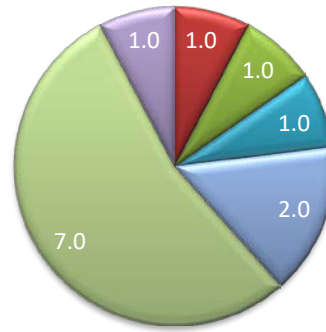

Sportsman Intermediate A

8