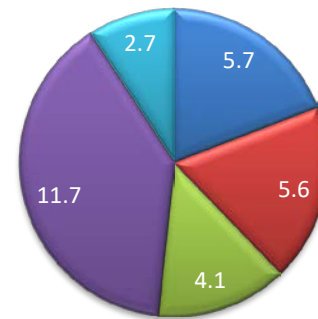

Scores Clockwise From Noon	0
	1
	2
0=Blue	3
1=Red	4
2=Green	5
3=Purple	
5=Lt.Blue	
Section Average	1
	2
	3
	4
	5
	6
	7
	8
	9
	10

Expert

Advanced A

Advanced B

**Loop
Flow**

ADV=Exp:3,4,8,9,10 =Int:1,2,5,6 =ADV:7

ADV=Exp:3,4,8,9,10 =Int:1,2,5,6 =ADV:7

of Riders

5

3

7

2018 5Cowpile Class A.xlsx

Intermediate A

Intermediate B