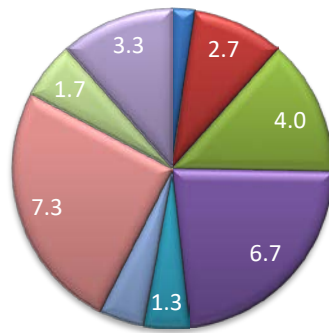

Scores Clockwise From Noon	0
	1
	2
0=Blue	3
1=Red	4
2=Green	5
3=Purple	
5=Lt.Blue	
Section Average	1
	2
	3
	4
	5
	6
	7
	8
	9
	10

Expert

Advanced A

Advanced B

**Loop
Flow**

ADV=Exp:3,4,8,9,10 =Int:1,2,5,6 =ADV:7

ADV=Exp:3,4,8,9,10 =Int:1,2,5,6 =ADV:7

of Riders

5

3

7

2018 5Cowpile Class A.xlsx

Intermediate A

Intermediate B