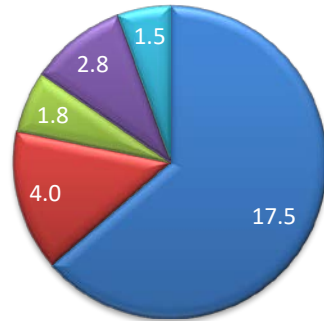

Sportsman Intermediate A

8

6

SI=Int: 7-10 =S: 1-6

4

2018 5Cowpile Class A.xlsx

Sportsman Intermediate B

Sportsman A

Sportsman B

SI=Int: 7-10 =S: 1-6

7

4

6