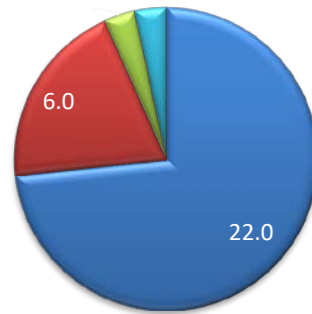

Sportsman Intermediate A

8