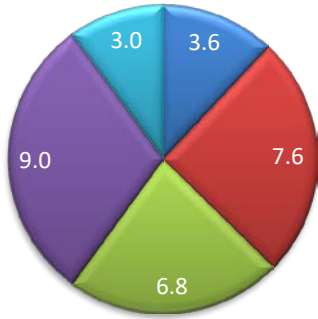

Scores Clockwise From Noon	0
	1
	2
0=Blue	3
1=Red	4
2=Green	5
3=Purple	
5=Lt.Blue	
Section Average	1
	2
	3
	4
	5
	6
	7
	8
	9
	10

Expert

Advanced A

Advanced B

**Loop
Flow**

ADV=Exp:3,4,8,9,10 =Int:1,2,5,6 =ADV:7

ADV=Exp:3,4,8,9,10 =Int:1,2,5,6 =ADV:7

of Riders

5

3

7

2018 5Cowpile Class A.xlsx

Intermediate A

Intermediate B