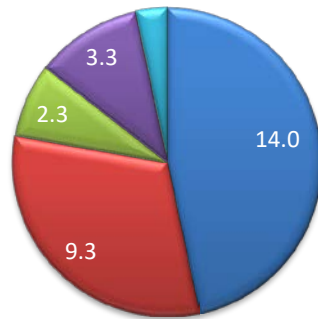

Scores Clockwise From Noon	0
	1
	2
0=Blue	3
1=Red	4
2=Green	5
3=Purple	
5=Lt.Blue	
Section Average	1
	2
	3
	4
	5
	6
	7
	8
	9
	10

Expert

Advanced A

Advanced B

**Loop
Flow**

ADV=Exp:3,4,8,9,10 =Int:1,2,5,6 =ADV:7

ADV=Exp:3,4,8,9,10 =Int:1,2,5,6 =ADV:7

of Riders

5

3

7

2018 5Cowpile Class A.xlsx

Intermediate A

Intermediate B