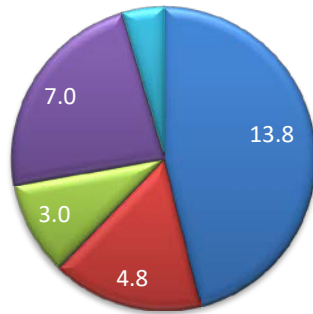

Scores Clockwise From Noon	0
	1
	2
0=Blue	3
1=Red	4
2=Green	5
3=Purple	
5=Lt.Blue	
Section Average	1
	2
	3
	4
	5
	6
	7
	8
	9
	10

Expert

Advanced A

Advanced B

**Loop
Flow**

ADV=Exp:3,4,8,9,10 =Int:1,2,5,6 =ADV:7

ADV=Exp:3,4,8,9,10 =Int:1,2,5,6 =ADV:7

of Riders

5

3

7

2018 5Cowpile Class A.xlsx

Intermediate A

Intermediate B

Sportsman B

SI=Int: 7-10 =S: 1-6

7

4

6