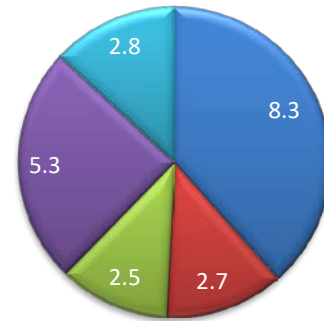

Sportsman Intermediate A

8

6

SI=Int: 7-10 =S: 1-6

4

2018 5Cowpile Class A.xlsx

Sportsman Intermediate B

Sportsman A

Sportsman B

SI=Int: 7-10 =S: 1-6

7

4

6