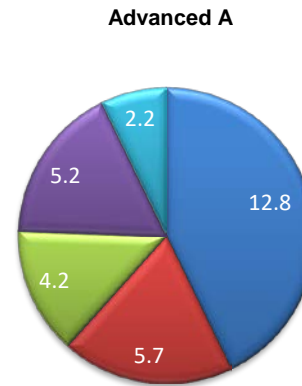

Scores Clockwise From Noon

- 0=Blue
- 1=Red
- 2=Green
- 3=Purple
- 5=Lt.Blue

Section Average

- 1
- 2
- 3
- 4
- 5
- 6
- 7
- 8
- 9
- 10

Loop Flow

Exp=Mas: 2,3,10

ADV=Exp:1,2,7,8 =Int:4,5,6,9,10 =ADV:3

of Riders