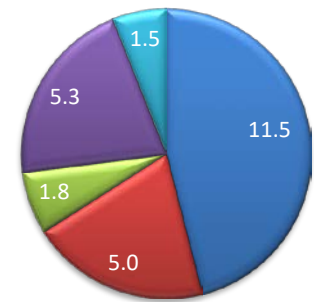

Scores Clockwise From Noon

- 0=Blue
- 1=Red
- 2=Green
- 3=Purple
- 5=Lt.Blue

Section Average

- 1
- 2
- 3
- 4
- 5
- 6
- 7
- 8
- 9
- 10

Loop Flow

Exp=Mas: 2,3,10

ADV=Exp:1,2,7,8 =Int:4,5,6,9,10 =ADV:3

of Riders

ADV=Exp:1,2,7,8 =Int:4,5,6,9,10 =ADV:3

5

5

10

SI=Int:2,3,7 =S:1,4,6,8,9,10 =SI: 5

4

Sportsman Intermediate B

Sportsman A