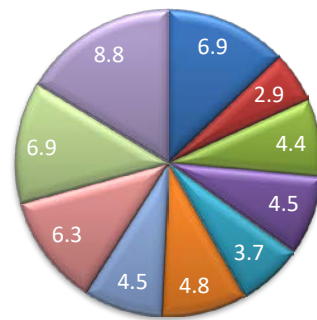

Scores Clockwise From Noon

- 0=Blue
- 1=Red
- 2=Green
- 3=Purple
- 5=Lt.Blue

Section Average

- 1
- 2
- 3
- 4
- 5
- 6
- 7
- 8
- 9
- 10

Loop Flow

Exp=Mas: 2,3,10

ADV=Exp:1,2,7,8 =Int:4,5,6,9,10 =ADV:3

of Riders

ADV=Exp:1,2,7,8 =Int:4,5,6,9,10 =ADV:3

5

5

10

SI=Int:2,3,7 =S:1,4,6,8,9,10 =SI: 5

4

Sportsman Intermediate B

Sportsman A