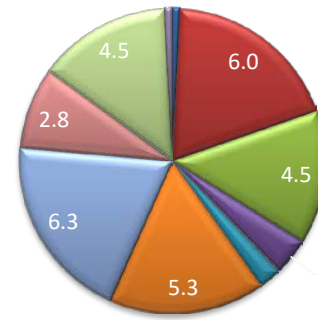

Scores Clockwise From Noon

- 0=Blue
- 1=Red
- 2=Green
- 3=Purple
- 5=Lt.Blue

Section Average

- 1
- 2
- 3
- 4
- 5
- 6
- 7
- 8
- 9
- 10

Loop Flow

Exp=Mas: 2,3,10

ADV=Exp:1,2,7,8 =Int:4,5,6,9,10 =ADV:3

of Riders

ADV=Exp:1,2,7,8 =Int:4,5,6,9,10 =ADV:3

5

5

10

SI=Int:2,3,7 =S:1,4,6,8,9,10 =SI: 5

4

Sportsman Intermediate B

Sportsman A