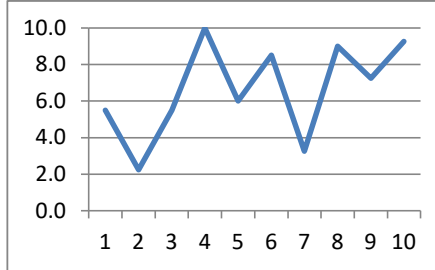

Scores Clockwise From Noon

- 0=Blue
- 1=Red
- 2=Green
- 3=Purple
- 5=Lt.Blue

Section Average

- 1
- 2
- 3
- 4
- 5
- 6
- 7
- 8
- 9
- 10

Loop Flow

Exp=Mas: 2,3,10

ADV=Exp:1,2,7,8 =Int:4,5,6,9,10 =ADV:3

of Riders

ADV=Exp:1,2,7,8 =Int:4,5,6,9,10 =ADV:3

5

5

10

SI=Int:2,3,7 =S:1,4,6,8,9,10 =SI: 5

4

Sportsman Intermediate B

Sportsman A