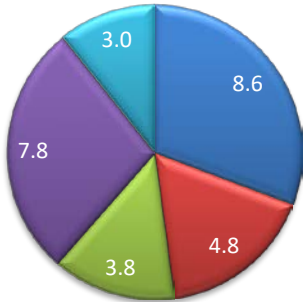

2018 7Crumble Class A.xlsx

Advanced B