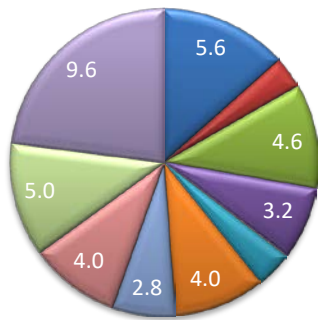

Scores Clockwise From Noon

- 0=Blue
- 1=Red
- 2=Green
- 3=Purple
- 5=Lt.Blue

Section Average

- 1
- 2
- 3
- 4
- 5
- 6
- 7
- 8
- 9
- 10

Loop Flow

Exp=Mas: 2,3,10

ADV=Exp:1,2,7,8 =Int:4,5,6,9,10 =ADV:3

of Riders

ADV=Exp:1,2,7,8 =Int:4,5,6,9,10 =ADV:3

5

5

10

SI=Int:2,3,7 =S:1,4,6,8,9,10 =SI: 5

4

Sportsman Intermediate B

Sportsman A