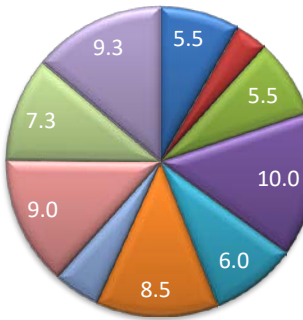

Scores Clockwise From Noon

- 0=Blue
- 1=Red
- 2=Green
- 3=Purple
- 5=Lt.Blue

Section Average

- 1
- 2
- 3
- 4
- 5
- 6
- 7
- 8
- 9
- 10

Loop Flow

Exp=Mas: 2,3,10

ADV=Exp:1,2,7,8 =Int:4,5,6,9,10 =ADV:3

of Riders