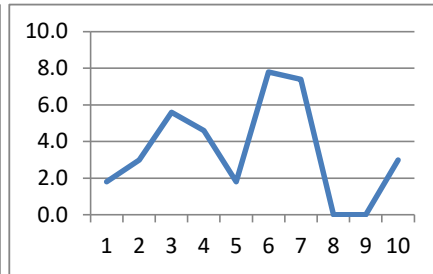

Scores Clockwise From Noon

- 0=Blue
- 1=Red
- 2=Green
- 3=Purple
- 5=Lt.Blue

Section Average

- 1
- 2
- 3
- 4
- 5
- 6
- 7
- 8
- 9
- 10

Loop Flow

Exp=Mas: 2,3,10

ADV=Exp:1,2,7,8 =Int:4,5,6,9,10 =ADV:3

of Riders

ADV=Exp:1,2,7,8 =Int:4,5,6,9,10 =ADV:3

5

5

10

SI=Int:2,3,7 =S:1,4,6,8,9,10 =SI: 5

4

Sportsman Intermediate B

Sportsman A

Sportsman B

SI=Int:2,3,7 =S:1,4,6,8,9,10 =SI: 5

3

5

5