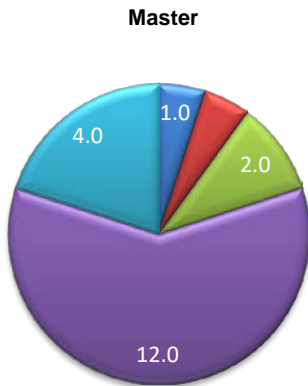

Scores Clockwise From Noon

- 0=Blue
- 1=Red
- 2=Green
- 3=Purple
- 5=Lt.Blue

Section Average

- 1
- 2
- 3
- 4
- 5
- 6
- 7
- 8
- 9
- 10

Loop Flow

Exp=Mas: 2,3,10

ADV=Exp:1,2,7,8 =Int:4,5,6,9,10 =ADV:3

of Riders