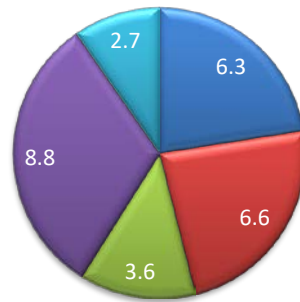

Intermediate B