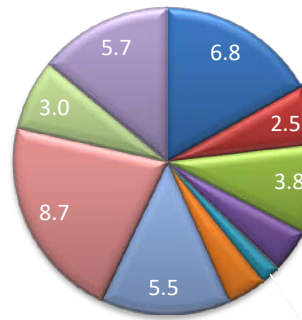

Scores Clockwise From Noon

- 0=Blue
- 1=Red
- 2=Green
- 3=Purple
- 5=Lt.Blue

Section Average

- 1
- 2
- 3
- 4
- 5
- 6
- 7
- 8
- 9
- 10

Loop Flow

Exp=Mas: 2,3,10

ADV=Exp:1,2,7,8 =Int:4,5,6,9,10 =ADV:3

of Riders