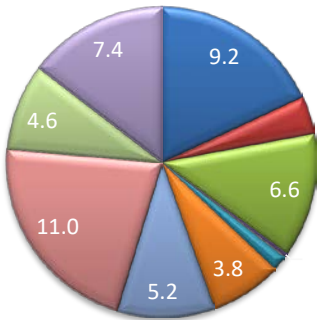

Scores Clockwise From Noon

- 0=Blue
- 1=Red
- 2=Green
- 3=Purple
- 5=Lt.Blue

Section Average

- 1
- 2
- 3
- 4
- 5
- 6
- 7
- 8
- 9
- 10

Loop Flow

Exp=Mas: 2,3,10

ADV=Exp:1,2,7,8 =Int:4,5,6,9,10 =ADV:3

of Riders

ADV=Exp:1,2,7,8 =Int:4,5,6,9,10 =ADV:3

5

5

10

SI=Int:2,3,7 =S:1,4,6,8,9,10 =SI: 5

4

Sportsman Intermediate B

Sportsman A