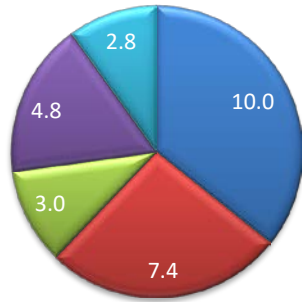

Intermediate A