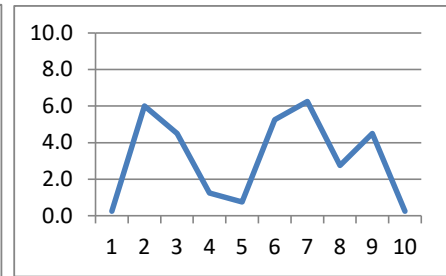

Scores Clockwise From Noon

- 0=Blue
- 1=Red
- 2=Green
- 3=Purple
- 5=Lt.Blue

Section Average

- 1
- 2
- 3
- 4
- 5
- 6
- 7
- 8
- 9
- 10

Loop Flow

Exp=Mas: 2,3,10

ADV=Exp:1,2,7,8 =Int:4,5,6,9,10 =ADV:3

of Riders

ADV=Exp:1,2,7,8 =Int:4,5,6,9,10 =ADV:3

5

5

10

SI=Int:2,3,7 =S:1,4,6,8,9,10 =SI: 5

4

Sportsman Intermediate B

Sportsman A

Sportsman B

SI=Int:2,3,7 =S:1,4,6,8,9,10 =SI: 5

3

5

5