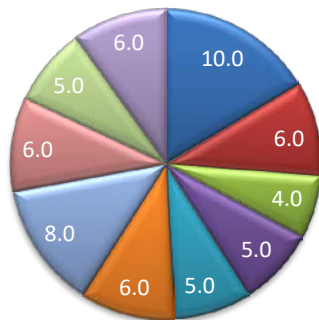

Scores Clockwise From Noon

- 0=Blue
- 1=Red
- 2=Green
- 3=Purple
- 5=Lt.Blue

Section Average

- 1
- 2
- 3
- 4
- 5
- 6
- 7
- 8
- 9
- 10

Loop Flow

Exp=Mas: 2,3,10

ADV=Exp:1,2,7,8 =Int:4,5,6,9,10 =ADV:3

of Riders