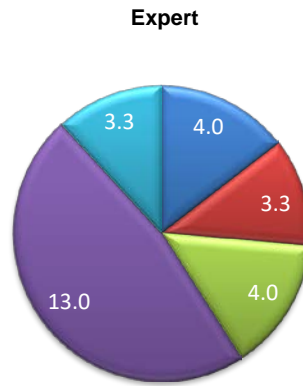

Scores Clockwise From Noon

- 0=Blue
- 1=Red
- 2=Green
- 3=Purple
- 5=Lt.Blue

Section Average

- 1
- 2
- 3
- 4
- 5
- 6
- 7
- 8
- 9
- 10

Loop Flow

Exp=Mas: 2,3,10

ADV=Exp:1,2,7,8 =Int:4,5,6,9,10 =ADV:3

of Riders