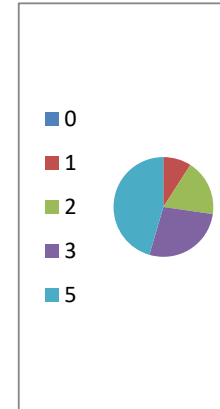

Scores Clockwise From Noon

- 0=Blue
- 1=Red
- 2=Green
- 3=Purple
- 5=Lt.Blue

Section Average

- 1
- 2
- 3
- 4
- 5
- 6
- 7
- 8
- 9
- 10

Loop Flow

Exp=Mas: 2,3,10

ADV=Exp:1,2,7,8 =Int:4,5,6,9,10 =ADV:3

of Riders

ADV=Exp:1,2,7,8 =Int:4,5,6,9,10 =ADV:3

5

5

10

SI=Int:2,3,7 =S:1,4,6,8,9,10 =SI: 5

4

Sportsman Intermediate B

Sportsman A

Sportsman B

SI=Int:2,3,7 =S:1,4,6,8,9,10 =SI: 5

3

5

5