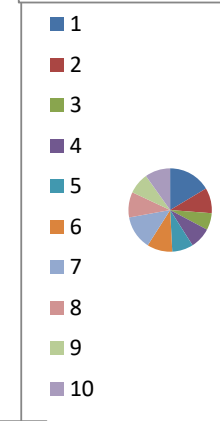

Scores Clockwise From Noon

- 0=Blue
- 1=Red
- 2=Green
- 3=Purple
- 5=Lt.Blue

Section Average

- 1
- 2
- 3
- 4
- 5
- 6
- 7
- 8
- 9
- 10

Loop Flow

Exp=Mas: 2,3,10

ADV=Exp:1,2,7,8 =Int:4,5,6,9,10 =ADV:3

of Riders

ADV=Exp:1,2,7,8 =Int:4,5,6,9,10 =ADV:3

5

5

10

SI=Int:2,3,7 =S:1,4,6,8,9,10 =SI: 5

4

Sportsman Intermediate B

Sportsman A

Sportsman B

SI=Int:2,3,7 =S:1,4,6,8,9,10 =SI: 5

3

5

5