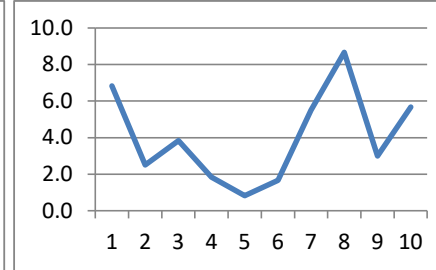

Scores Clockwise From Noon

- 0=Blue
- 1=Red
- 2=Green
- 3=Purple
- 5=Lt.Blue

Section Average

- 1
- 2
- 3
- 4
- 5
- 6
- 7
- 8
- 9
- 10

Loop Flow

Exp=Mas: 2,3,10

ADV=Exp:1,2,7,8 =Int:4,5,6,9,10 =ADV:3

of Riders

ADV=Exp:1,2,7,8 =Int:4,5,6,9,10 =ADV:3

5

5

10

SI=Int:2,3,7 =S:1,4,6,8,9,10 =SI: 5

4

Sportsman Intermediate B

Sportsman A