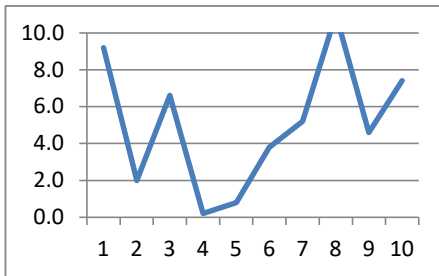

Scores Clockwise From Noon

- 0=Blue
- 1=Red
- 2=Green
- 3=Purple
- 5=Lt.Blue

Section Average

- 1
- 2
- 3
- 4
- 5
- 6
- 7
- 8
- 9
- 10

Loop Flow

Exp=Mas: 2,3,10

ADV=Exp:1,2,7,8 =Int:4,5,6,9,10 =ADV:3

of Riders

1

4

6

2018 7Crumble Class A.xlsx

Advanced B

Intermediate A

Intermediate B

Sportsman Intermediate A

ADV=Exp:1,2,7,8 =Int:4,5,6,9,10 =ADV:3

5

5

10

SI=Int:2,3,7 =S:1,4,6,8,9,10 =SI: 5

4

Sportsman Intermediate B

Sportsman A