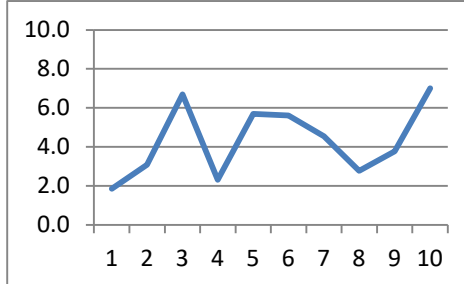

Scores  
Clockwise  
From  
Noon

- 0 = Blue
- 1 = Red
- 2 = Green
- 3 = Purple
- 5 = Lt. Blue

EXHIBITION 0 Line

MODERN BIKE EXPERT 1 Line

TWIN SHOCK EXPERT 1 Line

Section  
Average

- 1 = Blue
- 2 = Red
- 3 = Green
- 4 = Purple
- 5 = Lt. Blue
- 6 = Orange
- 7 = Light Blue
- 8 = Pink
- 9 = Light Green
- 10 = Light Purple

Loop  
Flow