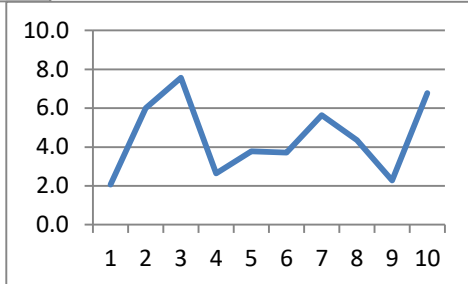

Scores  
Clockwise  
From  
Noon

- 0 = Blue
- 1 = Red
- 2 = Green
- 3 = Purple
- 5 = Lt. Blue

EXHIBITION 0 Line

MODERN BIKE EXPERT 1 Line

TWIN SHOCK EXPERT 1 Line

Section  
Average

- 1 = Blue
- 2 = Red
- 3 = Green
- 4 = Purple
- 5 = Lt. Blue
- 6 = Orange
- 7 = Light Blue
- 8 = Pink
- 9 = Light Green
- 10 = Light Purple

Loop  
Flow