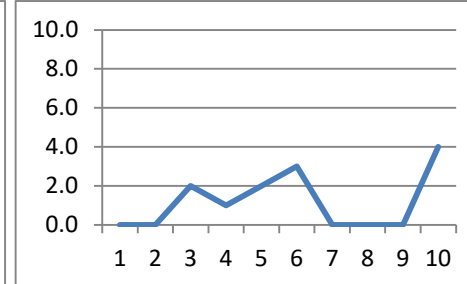

Scores  
Clockwise  
From  
Noon

- 0 = Blue
- 1 = Red
- 2 = Green
- 3 = Purple
- 5 = Lt. Blue

EXHIBITION 0 Line

MODERN BIKE EXPERT 1 Line

TWIN SHOCK EXPERT 1 Line

Section  
Average

- 1 = Blue
- 2 = Red
- 3 = Green
- 4 = Purple
- 5 = Lt. Blue
- 6 = Orange
- 7 = Light Blue
- 8 = Pink
- 9 = Light Green
- 10 = Light Purple

Loop  
Flow