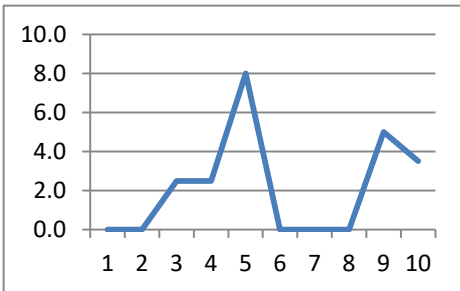

# 2018 8BearValley Family.xlsx

MODERN BIKE ADVANCED 2 Line

TWIN SHOCK ADVANCED 2 Line

MODERN BIKE INTERMEDIATE 3 Line

3

1

4

2018 8BearValley Family.xlsx

TWIN SHOCK INTERMEDIATE 3 Line

JUNIOR INTERMEDIATE 3 Line

JUNIOR NOVICE 4 Line

2

2

3