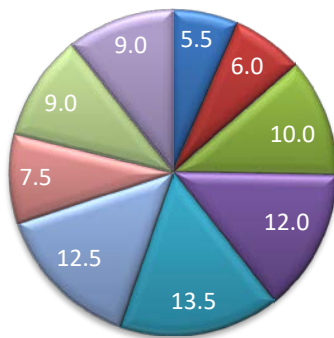

Scores  
Clockwise  
From  
Noon

- 0 = Blue
- 1 = Red
- 2 = Green
- 3 = Purple
- 5 = Lt. Blue

EXHIBITION 0 Line

MODERN BIKE EXPERT 1 Line

TWIN SHOCK EXPERT 1 Line

Section  
Average

- 1 = Blue
- 2 = Red
- 3 = Green
- 4 = Purple
- 5 = Lt. Blue
- 6 = Orange
- 7 = Light Blue
- 8 = Pink
- 9 = Light Green
- 10 = Light Purple

# 2018 8BearValley Family.xlsx

MODERN BIKE ADVANCED 2 Line

TWIN SHOCK ADVANCED 2 Line

MODERN BIKE INTERMEDIATE 3 Line

3

1

4

2018 8BearValley Family.xlsx

TWIN SHOCK INTERMEDIATE 3 Line

JUNIOR INTERMEDIATE 3 Line

JUNIOR NOVICE 4 Line

2

2

3