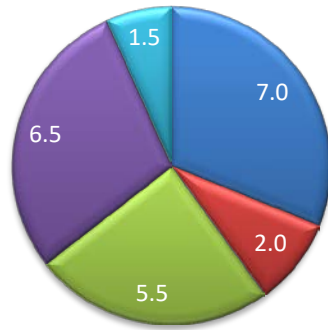

Scores  
Clockwise  
From  
Noon

- 0 = Blue
- 1 = Red
- 2 = Green
- 3 = Purple
- 5 = Lt. Blue

EXHIBITION 0 Line

MODERN BIKE EXPERT 1 Line

TWIN SHOCK EXPERT 1 Line

Section  
Average

- 1 = Blue
- 2 = Red
- 3 = Green
- 4 = Purple
- 5 = Lt. Blue
- 6 = Orange
- 7 = Light Blue
- 8 = Pink
- 9 = Light Green
- 10 = Light Purple

# 2018 8BearValley Family.xlsx

MODERN BIKE ADVANCED 2 Line

TWIN SHOCK ADVANCED 2 Line

MODERN BIKE INTERMEDIATE 3 Line

3

1

4

2018 8BearValley Family.xlsx

TWIN SHOCK INTERMEDIATE 3 Line

JUNIOR INTERMEDIATE 3 Line

JUNIOR NOVICE 4 Line

2

2

3