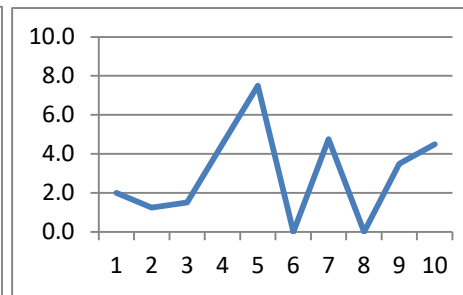

# 2018 8BearValley Family.xlsx

MODERN BIKE ADVANCED 2 Line

TWIN SHOCK ADVANCED 2 Line

MODERN BIKE INTERMEDIATE 3 Line

3

1

4

2018 8BearValley Family.xlsx

TWIN SHOCK INTERMEDIATE 3 Line

JUNIOR INTERMEDIATE 3 Line

JUNIOR NOVICE 4 Line

2

2

3