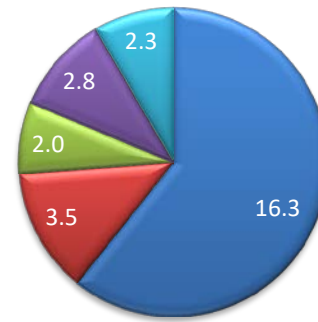

Scores  
Clockwise  
From  
Noon

- 0 = Blue
- 1 = Red
- 2 = Green
- 3 = Purple
- 5 = Lt. Blue

EXHIBITION 0 Line

MODERN BIKE EXPERT 1 Line

TWIN SHOCK EXPERT 1 Line

Section  
Average

- 1 = Blue
- 2 = Red
- 3 = Green
- 4 = Purple
- 5 = Lt. Blue
- 6 = Orange
- 7 = Light Blue
- 8 = Pink
- 9 = Light Green
- 10 = Light Purple

# 2018 8BearValley Family.xlsx

MODERN BIKE ADVANCED 2 Line

TWIN SHOCK ADVANCED 2 Line

MODERN BIKE INTERMEDIATE 3 Line

3

1

4

2018 8BearValley Family.xlsx

TWIN SHOCK INTERMEDIATE 3 Line

JUNIOR INTERMEDIATE 3 Line

JUNIOR NOVICE 4 Line

2

2

3