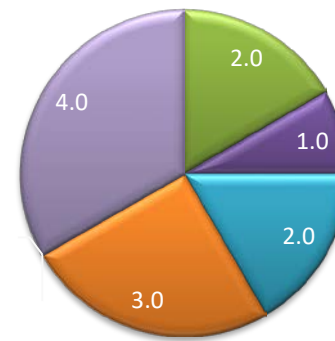

Scores  
Clockwise  
From  
Noon

- 0 = Blue
- 1 = Red
- 2 = Green
- 3 = Purple
- 5 = Lt. Blue

EXHIBITION 0 Line

MODERN BIKE EXPERT 1 Line

TWIN SHOCK EXPERT 1 Line

Section  
Average

- 1 = Blue
- 2 = Red
- 3 = Green
- 4 = Purple
- 5 = Lt. Blue
- 6 = Orange
- 7 = Light Blue
- 8 = Pink
- 9 = Light Green
- 10 = Light Purple

Loop  
Flow