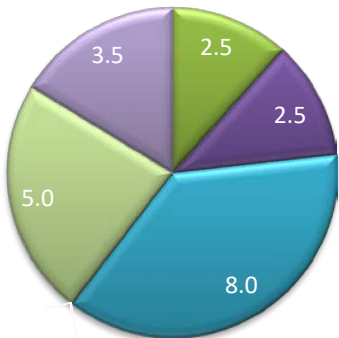

JUNIOR NOVICE 4 Line

2