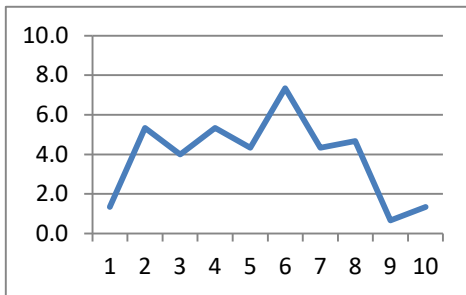

# 2018 8BearValley Family.xlsx

MODERN BIKE ADVANCED 2 Line

TWIN SHOCK ADVANCED 2 Line

MODERN BIKE INTERMEDIATE 3 Line

3

1

4

2018 8BearValley Family.xlsx

TWIN SHOCK INTERMEDIATE 3 Line

JUNIOR INTERMEDIATE 3 Line

JUNIOR NOVICE 4 Line

2

2

3