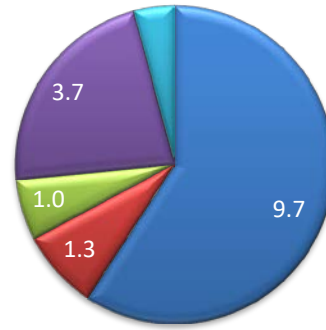

Scores  
Clockwise  
From  
Noon

- 0 = Blue
- 1 = Red
- 2 = Green
- 3 = Purple
- 5 = Lt. Blue

EXHIBITION 0 Line

MODERN BIKE EXPERT 1 Line

TWIN SHOCK EXPERT 1 Line

Section  
Average

- 1 = Blue
- 2 = Red
- 3 = Green
- 4 = Purple
- 5 = Lt. Blue
- 6 = Orange
- 7 = Light Blue
- 8 = Pink
- 9 = Light Green
- 10 = Light Purple

# 2018 8BearValley Family.xlsx

MODERN BIKE ADVANCED 2 Line

TWIN SHOCK ADVANCED 2 Line

MODERN BIKE INTERMEDIATE 3 Line

3

1

4

2018 8BearValley Family.xlsx

TWIN SHOCK INTERMEDIATE 3 Line

JUNIOR INTERMEDIATE 3 Line

JUNIOR NOVICE 4 Line

2

2

3