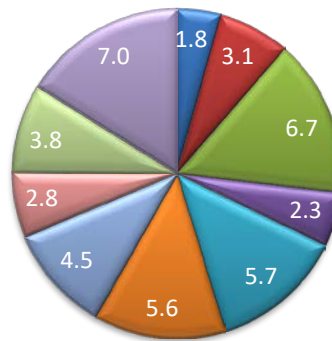

Scores  
Clockwise  
From  
Noon

- 0 = Blue
- 1 = Red
- 2 = Green
- 3 = Purple
- 5 = Lt. Blue

EXHIBITION 0 Line

MODERN BIKE EXPERT 1 Line

TWIN SHOCK EXPERT 1 Line

Section  
Average

- 1 = Blue
- 2 = Red
- 3 = Green
- 4 = Purple
- 5 = Lt. Blue
- 6 = Orange
- 7 = Light Blue
- 8 = Pink
- 9 = Light Green
- 10 = Light Purple

Loop  
Flow