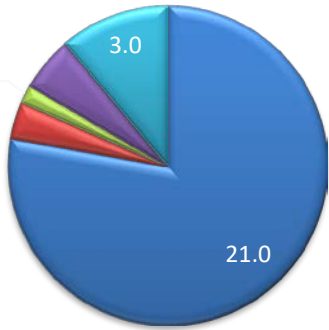

Scores  
Clockwise  
From  
Noon

- 0 = Blue
- 1 = Red
- 2 = Green
- 3 = Purple
- 5 = Lt. Blue

EXHIBITION 0 Line

MODERN BIKE EXPERT 1 Line

TWIN SHOCK EXPERT 1 Line

Section  
Average

- 1 = Blue
- 2 = Red
- 3 = Green
- 4 = Purple
- 5 = Lt. Blue
- 6 = Orange
- 7 = Light Blue
- 8 = Pink
- 9 = Light Green
- 10 = Light Purple

# 2018 8BearValley Family.xlsx

MODERN BIKE ADVANCED 2 Line

TWIN SHOCK ADVANCED 2 Line

MODERN BIKE INTERMEDIATE 3 Line

3

1

4

2018 8BearValley Family.xlsx

TWIN SHOCK INTERMEDIATE 3 Line

JUNIOR INTERMEDIATE 3 Line

JUNIOR NOVICE 4 Line

2

2

3