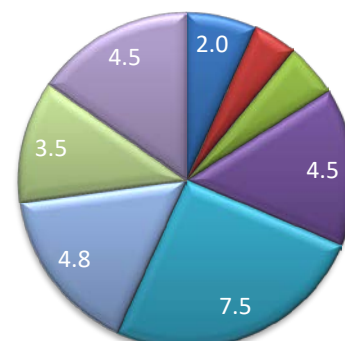

Scores  
Clockwise  
From  
Noon

- 0 = Blue
- 1 = Red
- 2 = Green
- 3 = Purple
- 5 = Lt. Blue

EXHIBITION 0 Line

MODERN BIKE EXPERT 1 Line

TWIN SHOCK EXPERT 1 Line

Section  
Average

- 1 = Blue
- 2 = Red
- 3 = Green
- 4 = Purple
- 5 = Lt. Blue
- 6 = Orange
- 7 = Light Blue
- 8 = Pink
- 9 = Light Green
- 10 = Light Purple

# 2018 8BearValley Family.xlsx

MODERN BIKE ADVANCED 2 Line

TWIN SHOCK ADVANCED 2 Line

MODERN BIKE INTERMEDIATE 3 Line

3

1

4

2018 8BearValley Family.xlsx

TWIN SHOCK INTERMEDIATE 3 Line

JUNIOR INTERMEDIATE 3 Line

JUNIOR NOVICE 4 Line

2

2

3