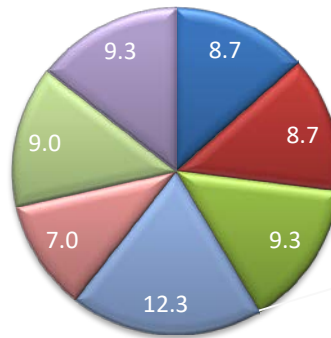

Scores  
Clockwise  
From  
Noon

- 0 = Blue
- 1 = Red
- 2 = Green
- 3 = Purple
- 5 = Lt. Blue

EXHIBITION 0 Line

MODERN BIKE EXPERT 1 Line

TWIN SHOCK EXPERT 1 Line

Section  
Average

- 1 = Blue
- 2 = Red
- 3 = Green
- 4 = Purple
- 5 = Lt. Blue
- 6 = Orange
- 7 = Light Blue
- 8 = Pink
- 9 = Light Green
- 10 = Light Purple

# 2018 8BearValley Family.xlsx

MODERN BIKE ADVANCED 2 Line

TWIN SHOCK ADVANCED 2 Line

MODERN BIKE INTERMEDIATE 3 Line

3

1

4

2018 8BearValley Family.xlsx

TWIN SHOCK INTERMEDIATE 3 Line

JUNIOR INTERMEDIATE 3 Line

JUNIOR NOVICE 4 Line

2

2

3