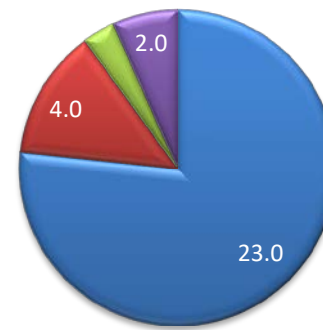

Scores  
Clockwise  
From  
Noon

- 0 = Blue
- 1 = Red
- 2 = Green
- 3 = Purple
- 5 = Lt. Blue

EXHIBITION 0 Line

MODERN BIKE EXPERT 1 Line

TWIN SHOCK EXPERT 1 Line

Section  
Average

- 1 = Blue
- 2 = Red
- 3 = Green
- 4 = Purple
- 5 = Lt. Blue
- 6 = Orange
- 7 = Light Blue
- 8 = Pink
- 9 = Light Green
- 10 = Light Purple

Loop  
Flow