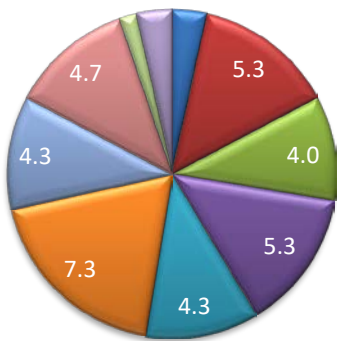

Scores  
Clockwise  
From  
Noon

- 0 = Blue
- 1 = Red
- 2 = Green
- 3 = Purple
- 5 = Lt. Blue

EXHIBITION 0 Line

MODERN BIKE EXPERT 1 Line

TWIN SHOCK EXPERT 1 Line

Section  
Average

- 1 = Blue
- 2 = Red
- 3 = Green
- 4 = Purple
- 5 = Lt. Blue
- 6 = Orange
- 7 = Light Blue
- 8 = Pink
- 9 = Light Green
- 10 = Light Purple

# 2018 8BearValley Family.xlsx

MODERN BIKE ADVANCED 2 Line

TWIN SHOCK ADVANCED 2 Line

MODERN BIKE INTERMEDIATE 3 Line

3

1

4

2018 8BearValley Family.xlsx

TWIN SHOCK INTERMEDIATE 3 Line

JUNIOR INTERMEDIATE 3 Line

JUNIOR NOVICE 4 Line

2

2

3