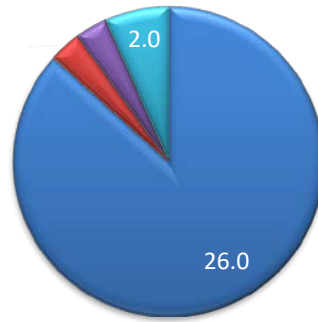

TWIN SHOCK ADVANCED 2 Line