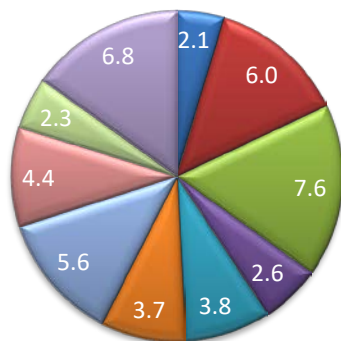

Scores  
Clockwise  
From  
Noon

- 0 = Blue
- 1 = Red
- 2 = Green
- 3 = Purple
- 5 = Lt. Blue

EXHIBITION 0 Line

MODERN BIKE EXPERT 1 Line

TWIN SHOCK EXPERT 1 Line

Section  
Average

- 1 = Blue
- 2 = Red
- 3 = Green
- 4 = Purple
- 5 = Lt. Blue
- 6 = Orange
- 7 = Light Blue
- 8 = Pink
- 9 = Light Green
- 10 = Light Purple

Loop  
Flow