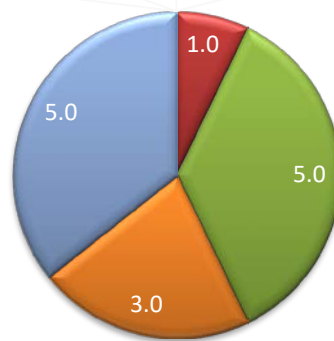

Scores  
Clockwise  
From  
Noon

- 0 = Blue
- 1 = Red
- 2 = Green
- 3 = Purple
- 5 = Lt. Blue

EXHIBITION 0 Line

MODERN BIKE EXPERT 1 Line

TWIN SHOCK EXPERT 1 Line

Section  
Average

- 1 = Blue
- 2 = Red
- 3 = Green
- 4 = Purple
- 5 = Lt. Blue
- 6 = Orange
- 7 = Light Blue
- 8 = Pink
- 9 = Light Green
- 10 = Light Purple

# 2018 8BearValley Family.xlsx

MODERN BIKE ADVANCED 2 Line

TWIN SHOCK ADVANCED 2 Line

MODERN BIKE INTERMEDIATE 3 Line

3

1

4

2018 8BearValley Family.xlsx