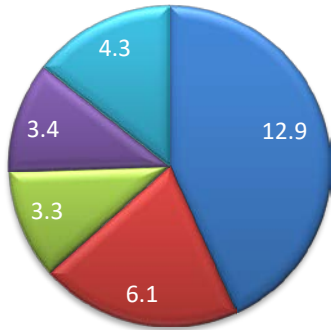

Scores  
Clockwise  
From  
Noon

- 0 = Blue
- 1 = Red
- 2 = Green
- 3 = Purple
- 5 = Lt. Blue

EXHIBITION 0 Line

MODERN BIKE EXPERT 1 Line

TWIN SHOCK EXPERT 1 Line

Section  
Average

- 1 = Blue
- 2 = Red
- 3 = Green
- 4 = Purple
- 5 = Lt. Blue
- 6 = Orange
- 7 = Light Blue
- 8 = Pink
- 9 = Light Green
- 10 = Light Purple

Loop  
Flow