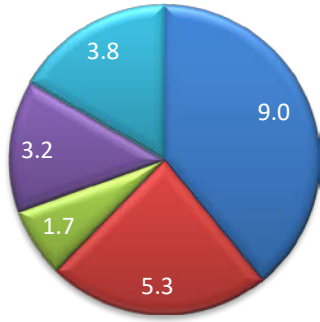

2018 8BearValley Family.xlsx

MODERN BIKE ADVANCED 2 Line