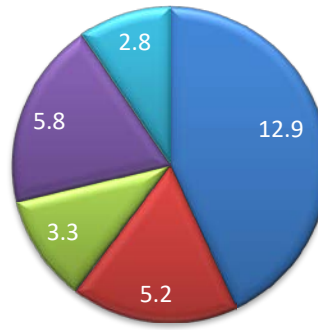

Scores  
Clockwise  
From  
Noon

- 0 = Blue
- 1 = Red
- 2 = Green
- 3 = Purple
- 5 = Lt. Blue

EXHIBITION 0 Line

MODERN BIKE EXPERT 1 Line

TWIN SHOCK EXPERT 1 Line

Section  
Average

- 1 = Blue
- 2 = Red
- 3 = Green
- 4 = Purple
- 5 = Lt. Blue
- 6 = Orange
- 7 = Light Blue
- 8 = Pink
- 9 = Light Green
- 10 = Light Purple

Loop  
Flow