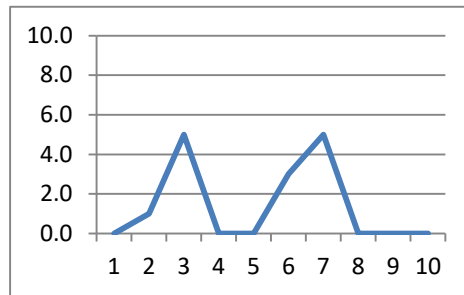

# 2018 8BearValley Family.xlsx

MODERN BIKE ADVANCED 2 Line

TWIN SHOCK ADVANCED 2 Line

MODERN BIKE INTERMEDIATE 3 Line

3

1

4

2018 8BearValley Family.xlsx

TWIN SHOCK INTERMEDIATE 3 Line

JUNIOR INTERMEDIATE 3 Line

JUNIOR NOVICE 4 Line

2

2

3