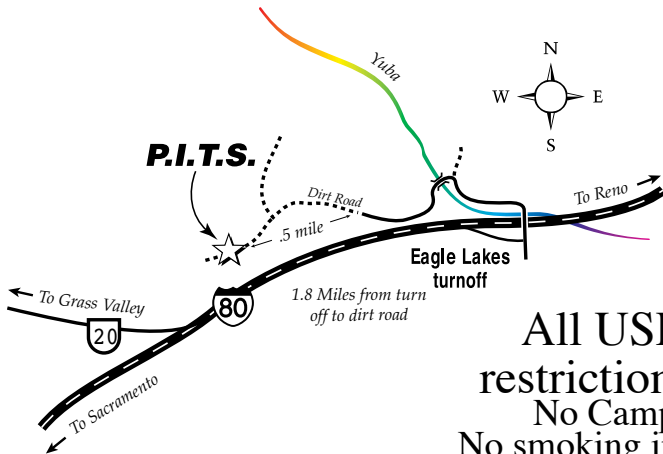

All USFS fire
restrictions apply!
No Camp Fires!
No smoking in campsites!
Smoking in gravel parking lot only!

Tech Inspection

AMA approved helmet & Spark arrestors are required!
Screen mesh of .023" openings or less
You must ride with a helmet and have spark arrestor on
motorcycle at all times. Before, during & after event!

Saturday's Family Trial

Brought to you by,
Paul & Stephanie Clark & Creighton Todhunter

Motorcycle Classes:

1. **Twin Shock** - Any model year bike with twin-shock rear suspension
2. **Modern Bike** - Any modern single shock trials type machine.
3. **Junior** - Any rider 14 years and younger, riding any type of machine.
4. **Trail Bike Class** - Line 4 & 3 only. Designed for lower performance air cooled trail bikes with a maximum of 250 cc (no motocross or high performance trail bikes) This class is intended for introducing trail riders into riding trials without have to buy a trials bike. These bikes will not be forced to use trials type tires at most locations but are recommended.

Each motorcycle class will have at
least four levels of difficulty:

0. Exhibition
1. Master
2. Advanced
3. Intermediate
4. Novice

Entry fee:

PITS Member - Gray card..... $35
PITS Member - Blue card..... $25
PITS Member - Red card..... $20
PITS Member - Orange card..... $15
Two Day Associate Member (inc. family) ...$15

Sign ups: 11:00-12:00
Riders Meeting: 12:00
Trial starts 12:15

For more information: www.sactopits.org or 530-753-2519