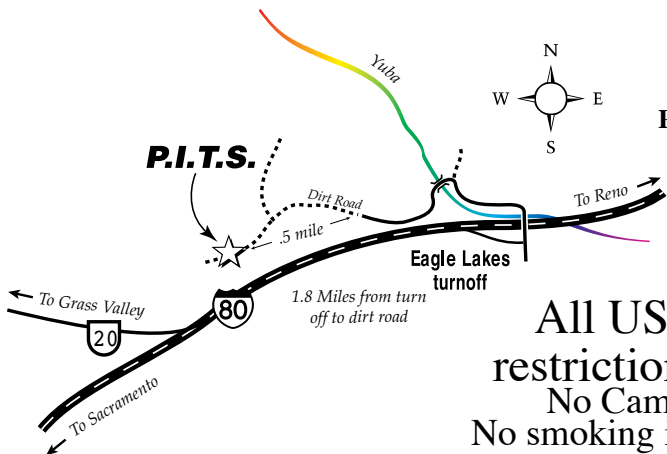

Sunday Class A Entry

PITS Member - Gray card.....$40
PITS Member color card discounts apply
NON Member $50

Class number plates required
PITS memberships available at sign ups
AMA membership is required for PITS membership.

**Please pick up after your dog
Please do not bring your dog if
the dog has or has had any
aggressive tendencies!**