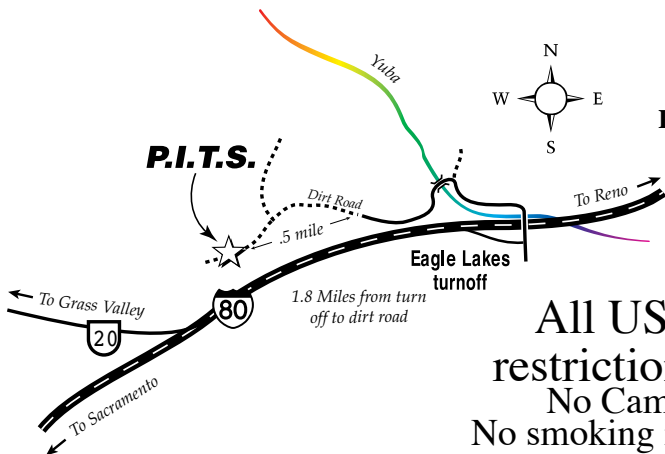

Sunday Class A Entry

PITS Member - Gray card.....$40
PITS Member color card discounts apply
NON Member $50

Class number plates required
PITS memberships available at sign ups
AMA membership is required for PITS membership.

Please pick up after your dog
Please do not bring your dog if
the dog has or has had any
aggressive tendencies!