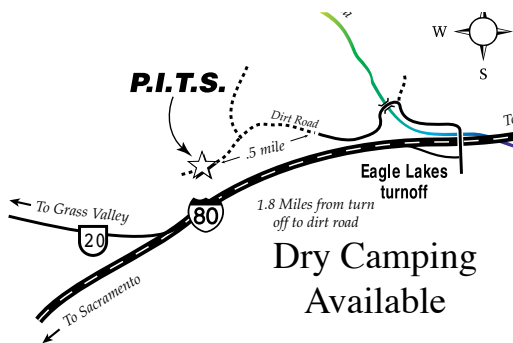

- PITS Member - Gray card.....\$40
- PITS Member color card discounts apply
- NON Member\$50

“FREE”

Small Wheels Championship Saturday

Guaranteed: Easy – Open - Level – Spectator
Friendly Loop.

Trial 10 am – 11 am on Saturday, sections will
remain marked all weekend for kids to ride.